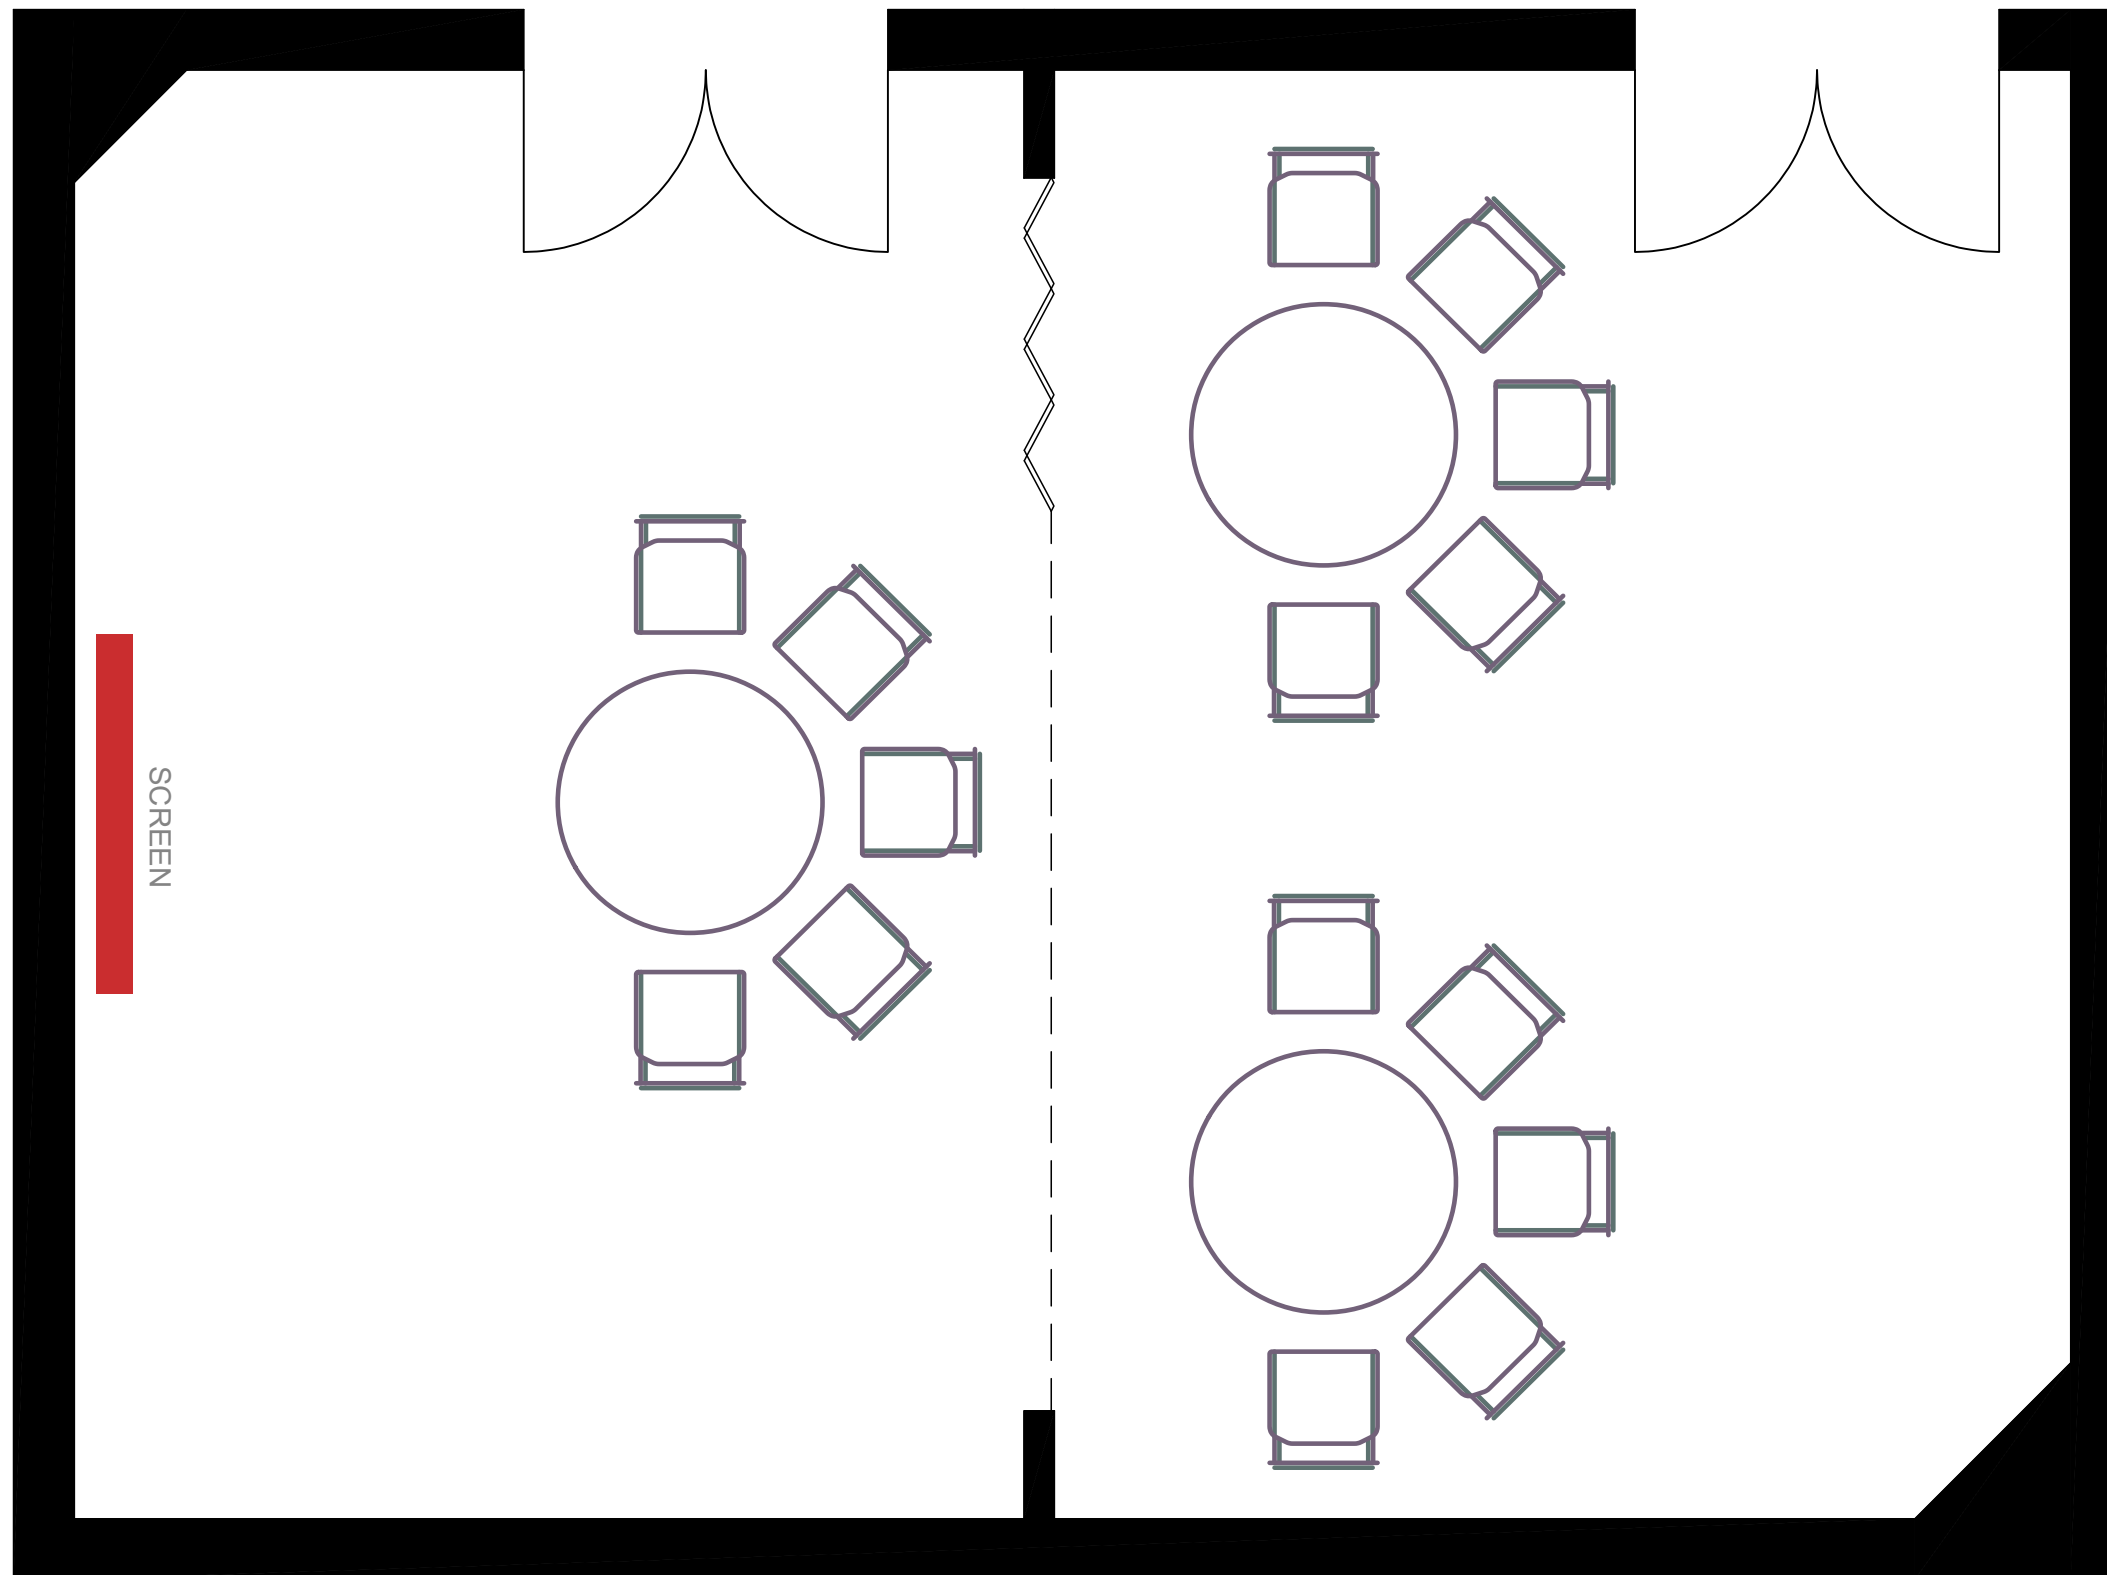

**Maynard 1**

Approximate Floor Area

338.52 sq. ft.

Dimensions

21'7" x 15'8" (6.58m x 4.78m)

CAVENDISH SQUARE

KEY

⚡ Power

**Maynard 1**

Approximate Floor Area

338.52 sq. ft.

Dimensions

21'7" x 15'8" (6.58m x 4.78m)

CAVENDISH SQUARE

**Cabaret**  
Capacity - 15

Whilst every attempt has been made to ensure the accuracy of the floor plan contained here, measurements of doors, windows, rooms and any other items are approximate and no responsibility is taken for any error, omission, or mis-statement. This plan is for illustrative purposes only and should be used as such by any prospective purchaser or tenant, The services, systems and appliances shown have not been tested and no guarantee as to their operability or efficiency can be given.

**Maynard 1**

Approximate Floor Area

338.52 sq. ft.

Dimensions

21'7" x 15'8" (6.58m x 4.78m)

CAVENDISH SQUARE

**Hollowsquare**

Capacity - 16

**Maynard 1**

Approximate Floor Area

338.52 sq. ft.

Dimensions

21'7" x 15'8" (6.58m x 4.78m)

CAVENDISH SQUARE

**Theatre**  
Capacity - 30

Whilst every attempt has been made to ensure the accuracy of the floor plan contained here, measurements of doors, windows, rooms and any other items are approximate and no responsibility is taken for any error, omission, or mis-statement. This plan is for illustrative purposes only and should be used as such by any prospective purchaser or tenant, The services, systems and appliances shown have not been tested and no guarantee as to their operability or efficiency can be given.