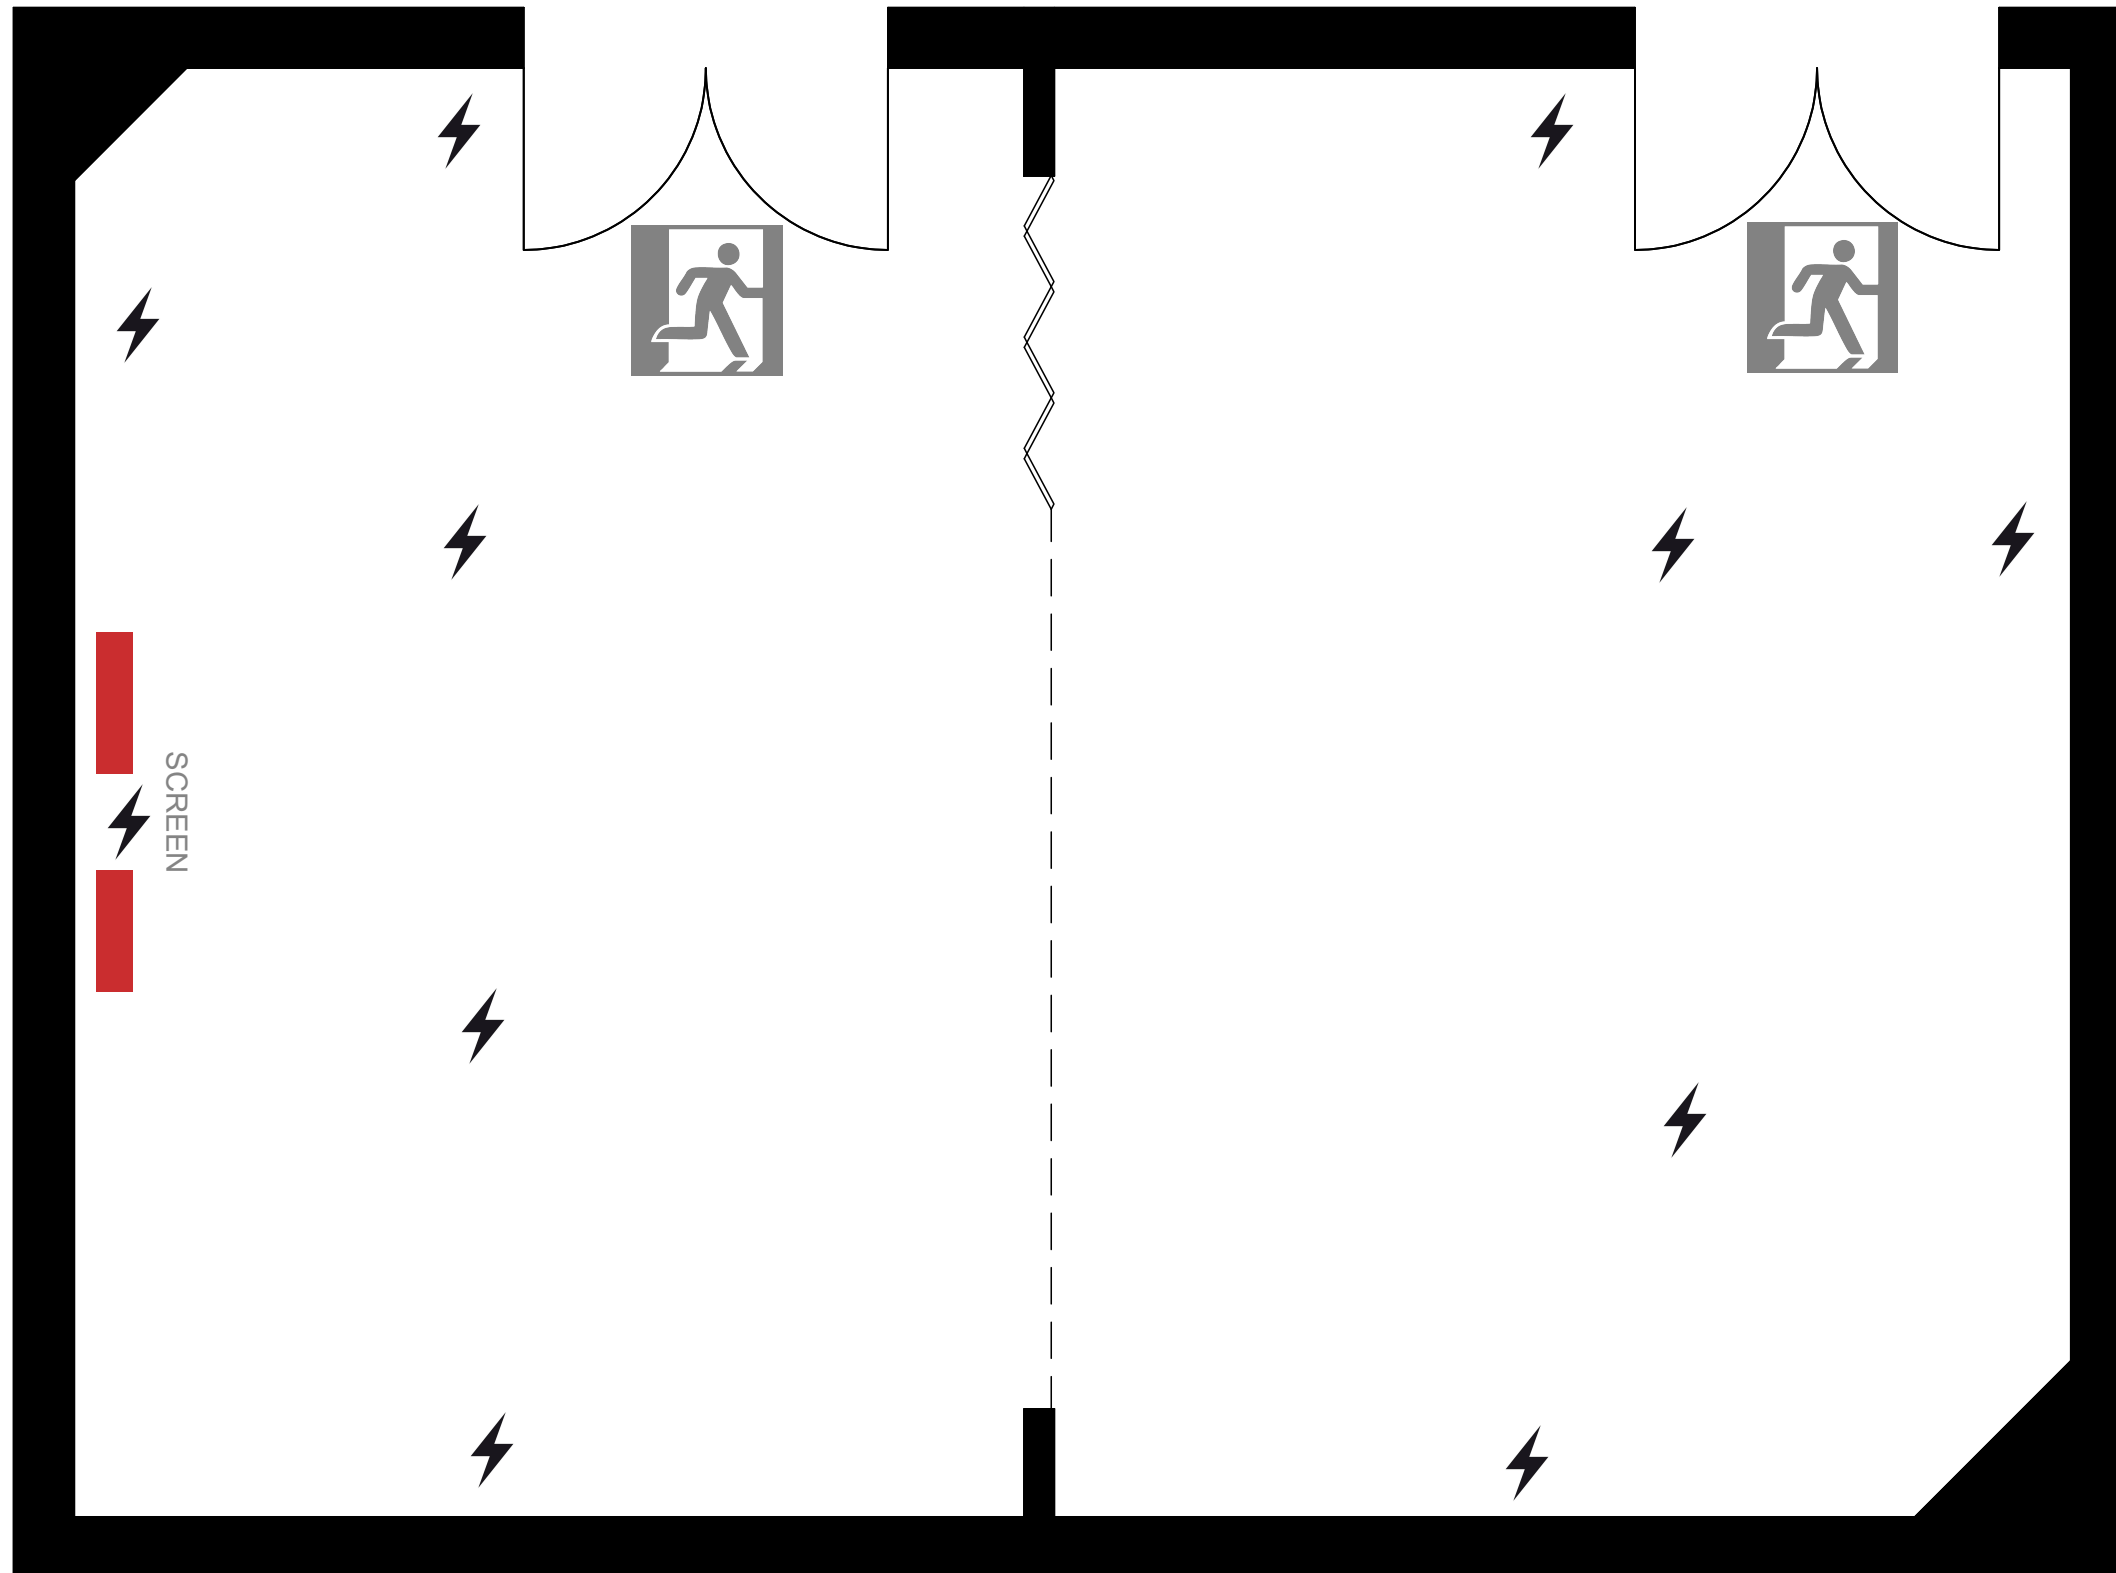

**Maynard 1**

Approximate Floor Area

338.52 sq. ft.

Dimensions

21'7" x 15'8" (6.58m x 4.78m)

CAVENDISH SQUARE

KEY

⚡ Power

Whilst every attempt has been made to ensure the accuracy of the floor plan contained here, measurements of doors, windows, rooms and any other items are approximate and no responsibility is taken for any error, omission, or mis-statement. This plan is for illustrative purposes only and should be used as such by any prospective purchaser or tenant, The services, systems and appliances shown have not been tested and no guarantee as to their operability or efficiency can be given.

**Maynard 1**

Approximate Floor Area

338.52 sq. ft.

Dimensions

21'7" x 15'8" (6.58m x 4.78m)

CAVENDISH SQUARE

**Cabaret**  
Capacity - 15

Whilst every attempt has been made to ensure the accuracy of the floor plan contained here, measurements of doors, windows, rooms and any other items are approximate and no responsibility is taken for any error, omission, or mis-statement. This plan is for illustrative purposes only and should be used as such by any prospective purchaser or tenant, The services, systems and appliances shown have not been tested and no guarantee as to their operability or efficiency can be given.

**Maynard 1**

Approximate Floor Area

338.52 sq. ft.

Dimensions

21'7" x 15'8" (6.58m x 4.78m)

CAVENDISH SQUARE

**Hollowsquare**

Capacity - 16