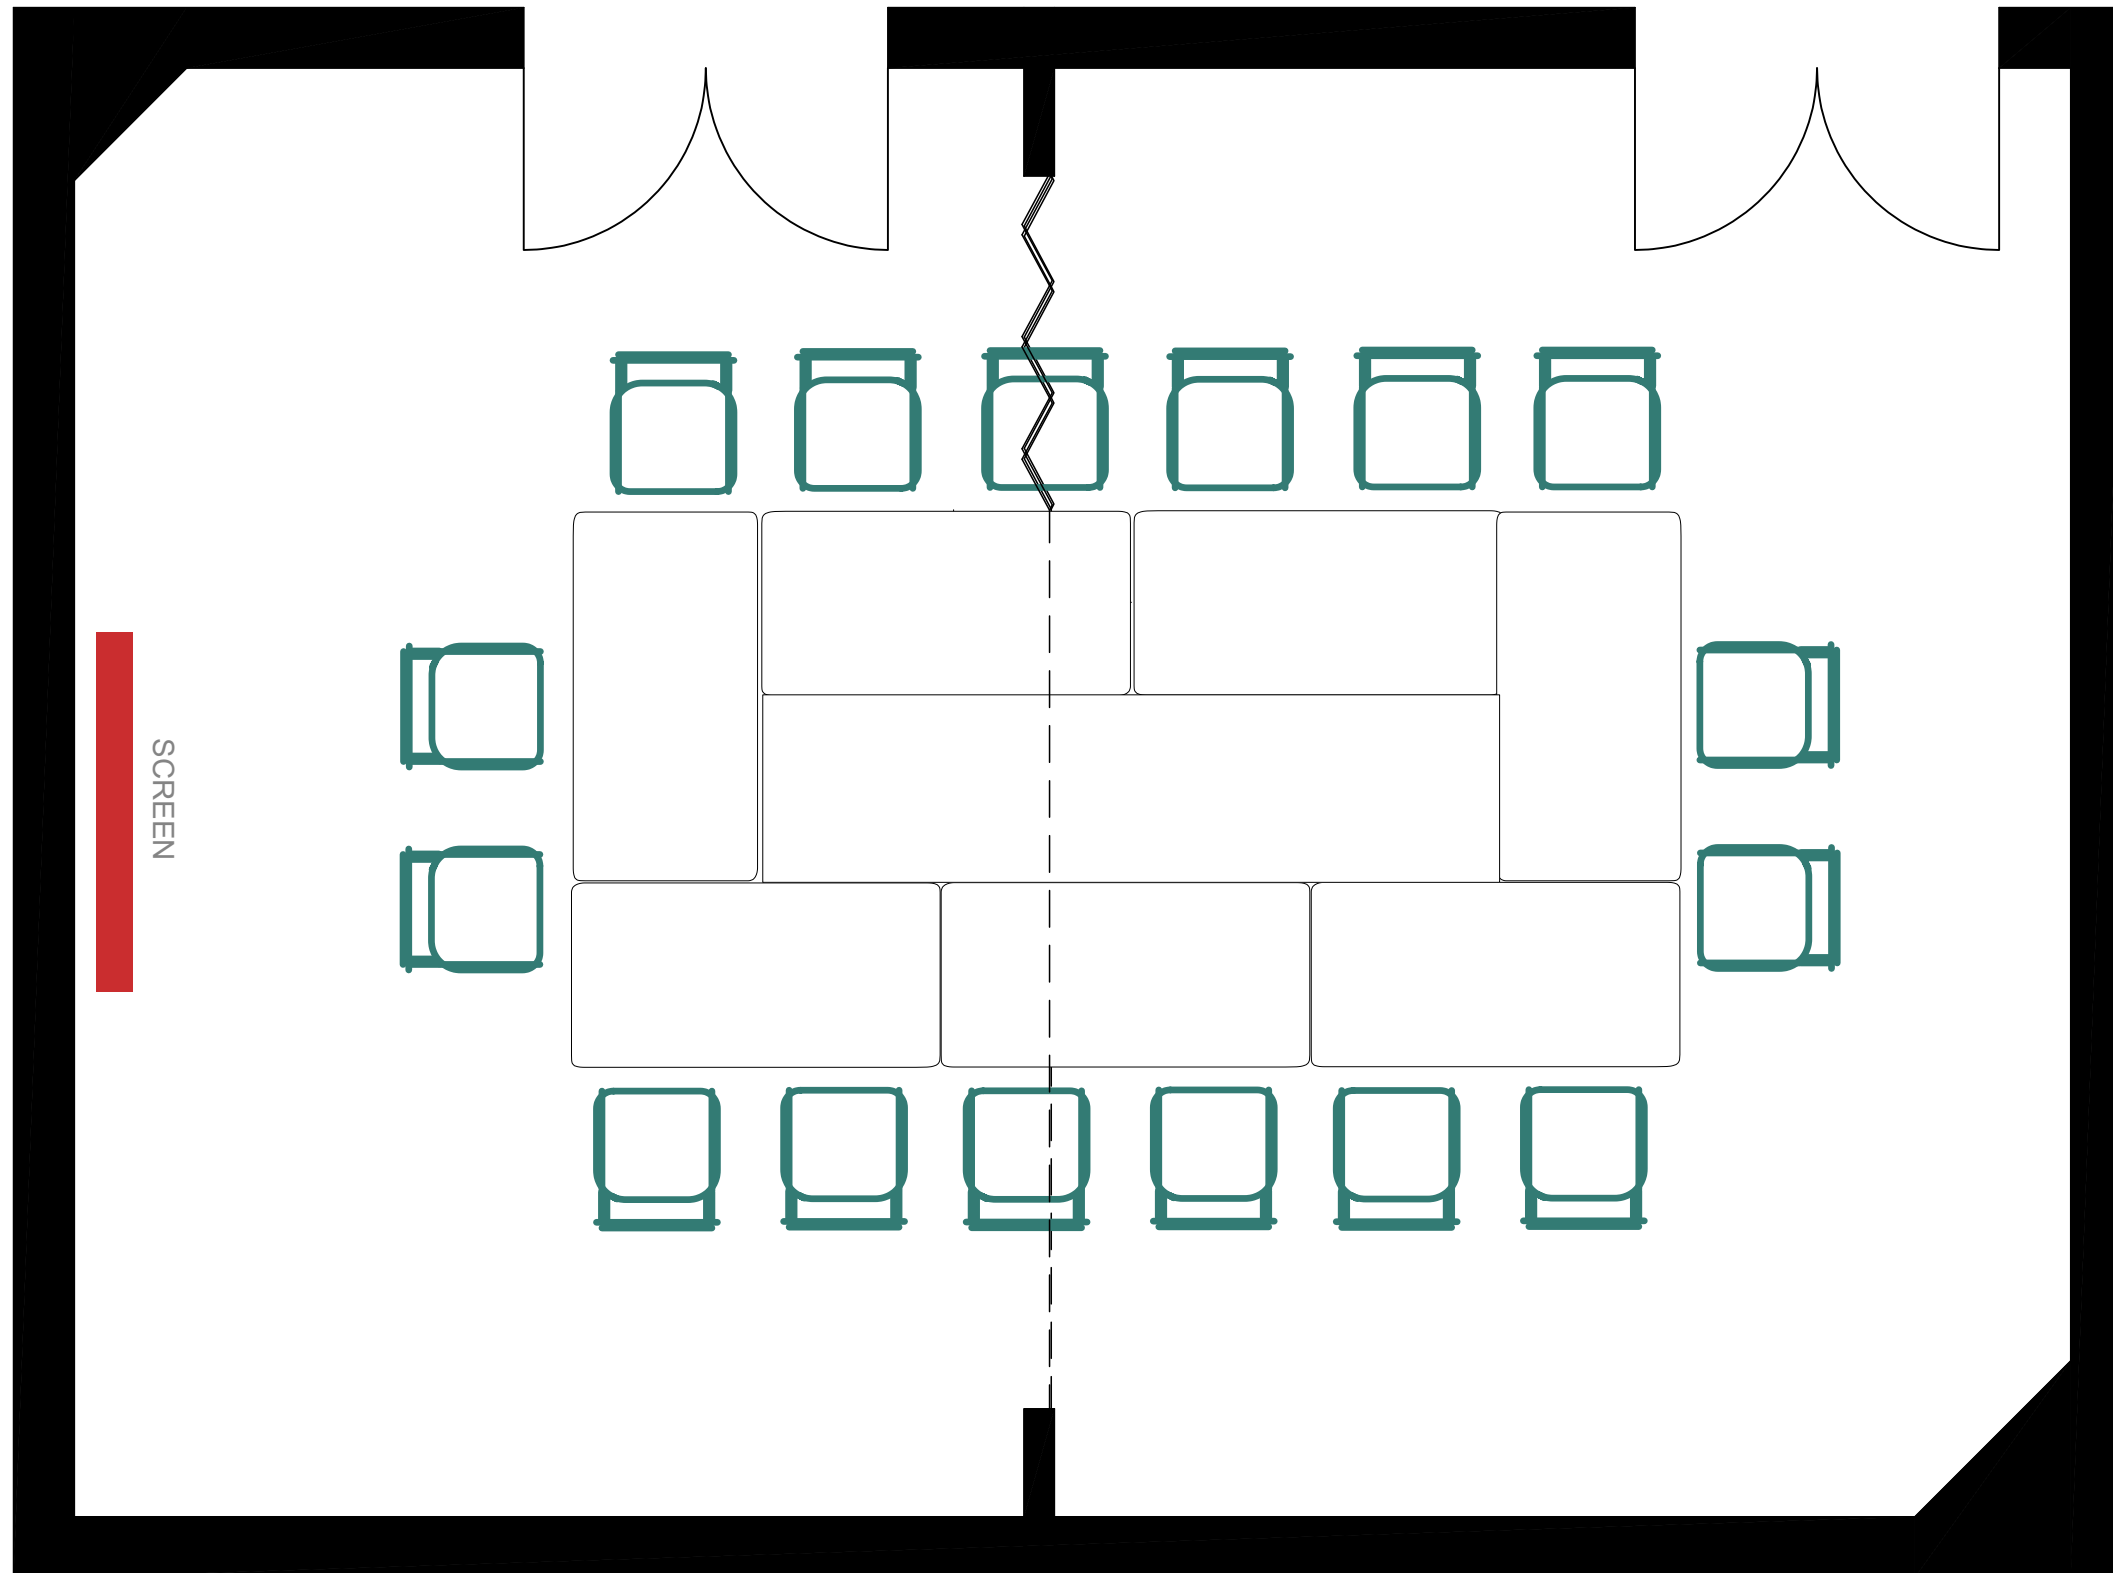

**Maynard 1**

Approximate Floor Area

338.52 sq. ft.

Dimensions

21'7" x 15'8" (6.58m x 4.78m)

CAVENDISH SQUARE

KEY

⚡ Power

**Maynard 1**

Approximate Floor Area

338.52 sq. ft.

Dimensions

21'7" x 15'8" (6.58m x 4.78m)

CAVENDISH SQUARE

**Cabaret**  
Capacity - 15

Whilst every attempt has been made to ensure the accuracy of the floor plan contained here, measurements of doors, windows, rooms and any other items are approximate and no responsibility is taken for any error, omission, or mis-statement. This plan is for illustrative purposes only and should be used as such by any prospective purchaser or tenant, The services, systems and appliances shown have not been tested and no guarantee as to their operability or efficiency can be given.

**Maynard 1**

Approximate Floor Area

338.52 sq. ft.

Dimensions

21'7" x 15'8" (6.58m x 4.78m)

CAVENDISH SQUARE

**Hollowsquare**

Capacity - 16

Whilst every attempt has been made to ensure the accuracy of the floor plan contained here, measurements of doors, windows, rooms and any other items are approximate and no responsibility is taken for any error, omission, or mis-statement. This plan is for illustrative purposes only and should be used as such by any prospective purchaser or tenant. The services, systems and appliances shown have not been tested and no guarantee as to their operability or efficiency can be given.