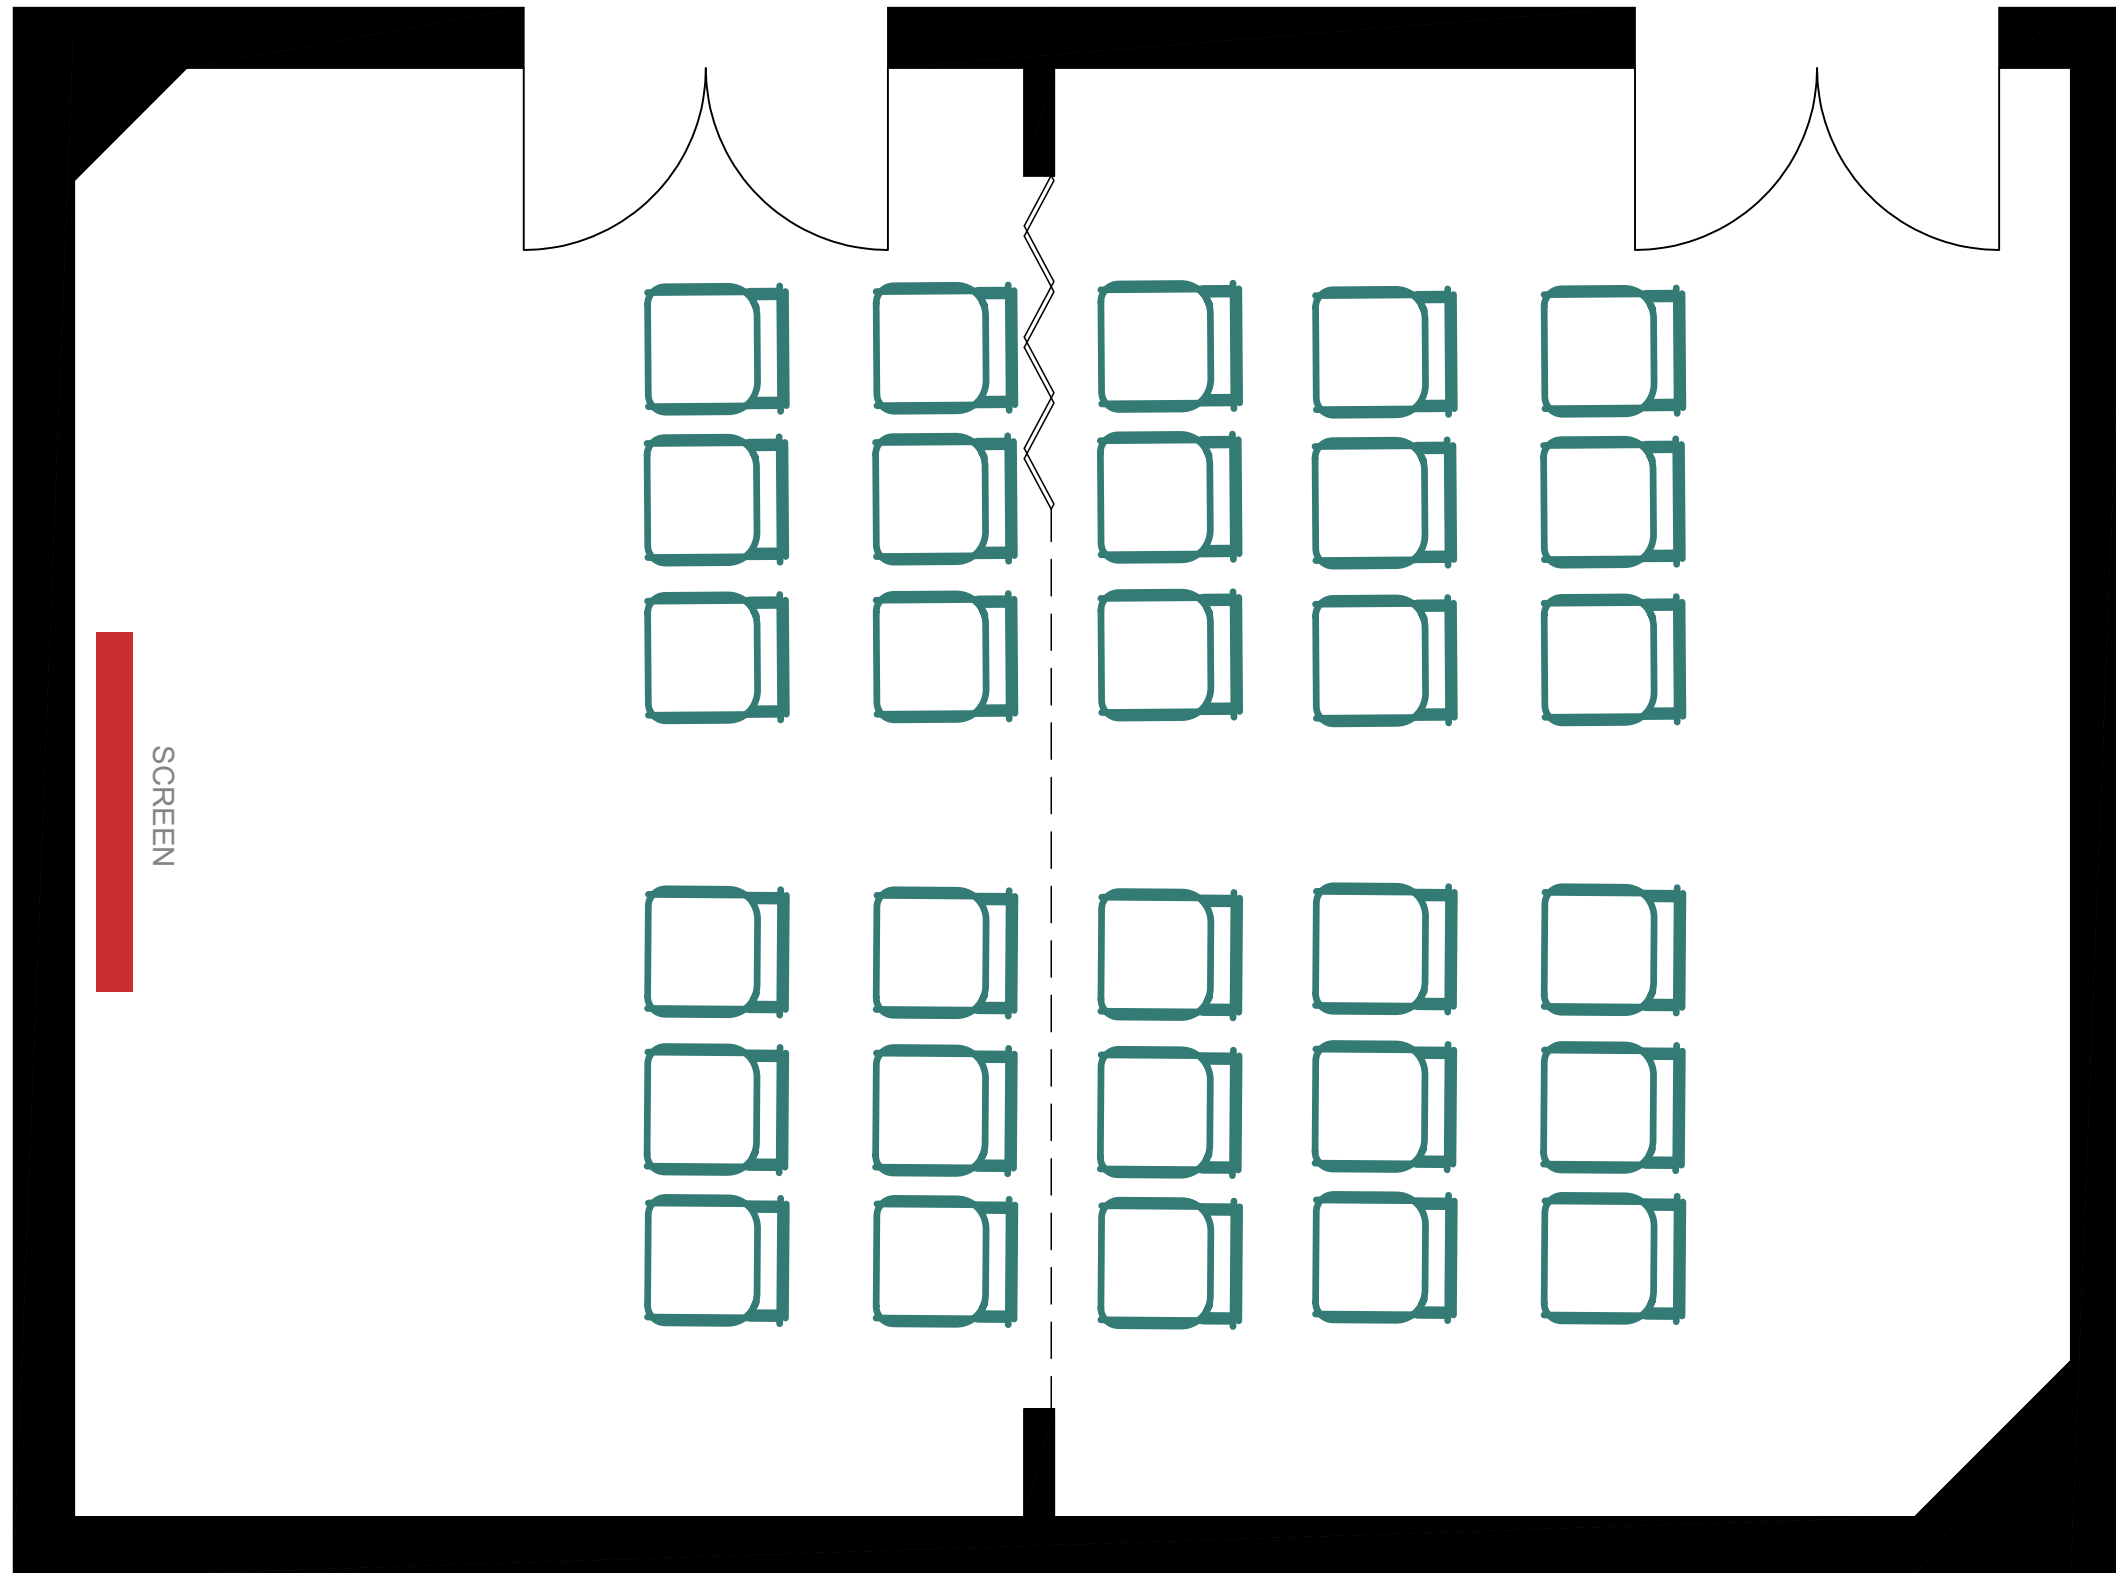

**Maynard 1**

Approximate Floor Area

338.52 sq. ft.

Dimensions

21'7" x 15'8" (6.58m x 4.78m)

CAVENDISH SQUARE

KEY

⚡ Power

**Maynard 1**

Approximate Floor Area

338.52 sq. ft.

Dimensions

21'7" x 15'8" (6.58m x 4.78m)

CAVENDISH SQUARE

**Cabaret**  
Capacity - 15

Whilst every attempt has been made to ensure the accuracy of the floor plan contained here, measurements of doors, windows, rooms and any other items are approximate and no responsibility is taken for any error, omission, or mis-statement. This plan is for illustrative purposes only and should be used as such by any prospective purchaser or tenant, The services, systems and appliances shown have not been tested and no guarantee as to their operability or efficiency can be given.

**Maynard 1**

Approximate Floor Area

338.52 sq. ft.

Dimensions

21'7" x 15'8" (6.58m x 4.78m)

CAVENDISH SQUARE

**Hollowsquare**

Capacity - 16

**Maynard 1**

Approximate Floor Area

338.52 sq. ft.

Dimensions

21'7" x 15'8" (6.58m x 4.78m)

CAVENDISH SQUARE

**Theatre**  
Capacity - 30

Whilst every attempt has been made to ensure the accuracy of the floor plan contained here, measurements of doors, windows, rooms and any other items are approximate and no responsibility is taken for any error, omission, or mis-statement. This plan is for illustrative purposes only and should be used as such by any prospective purchaser or tenant, The services, systems and appliances shown have not been tested and no guarantee as to their operability or efficiency can be given.